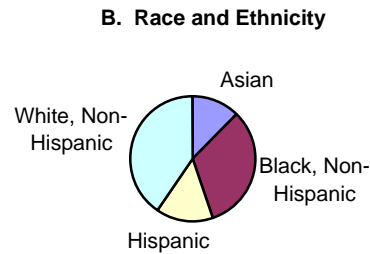

KCC Fall 2007 At A Glance

A. Total Enrollment

Degree	10,945
Non-Degree, Non-College Now	859
College Now	3158
Total Credit Enrollment	14,962

B. Race and Ethnicity

Asian	12.5%
Black, Non-Hispanic	32.3%
Hispanic	14.6%
White, Non-Hispanic	40.6%
Other	0.1%

C. Gender

Female	57.7%
Male	42.3%

D. Age

Under 20	28.2%
20 - 22	32.3%
23 - 29	23.0%
30 and over	16.6%

E. U.S. and Foreign Birth

U.S. Born	47.7%
Foreign Born	52.3%

F. Places of Birth (among those born outside USA)