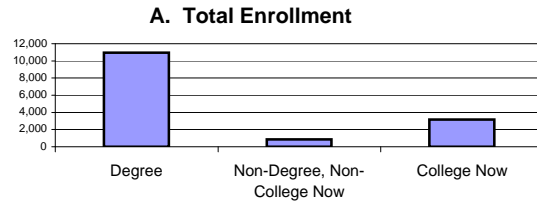

KCC Fall 2007 At A Glance

A. Total Enrollment

Degree	10,945
Non-Degree, Non-College Now	859
College Now	3158
Total Credit Enrollment	14,962

B. Race and Ethnicity

Asian	12.5%
Black, Non-Hispanic	32.3%
Hispanic	14.6%
White, Non-Hispanic	40.6%
Other	0.1%

C. Gender

Female	57.7%
Male	42.3%

D. Age

Under 20	28.2%
20 - 22	32.3%
23 - 29	23.0%
30 and over	16.6%

E. U.S. and Foreign Birth

U.S. Born	47.7%
Foreign Born	52.3%

F. Places of Birth (among those born outside USA)