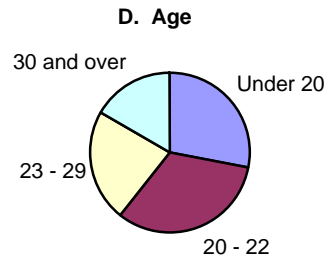

KCC Fall 2007 At A Glance

A. Total Enrollment

Degree	10,945
Non-Degree, Non-College Now	859
College Now	3158
Total Credit Enrollment	14,962

B. Race and Ethnicity

Asian	12.5%
Black, Non-Hispanic	32.3%
Hispanic	14.6%
White, Non-Hispanic	40.6%
Other	0.1%

C. Gender

Female	57.7%
Male	42.3%

D. Age

Under 20	28.2%
20 - 22	32.3%
23 - 29	23.0%
30 and over	16.6%

E. U.S. and Foreign Birth

U.S. Born	47.7%
Foreign Born	52.3%

F. Places of Birth (among those born outside USA)