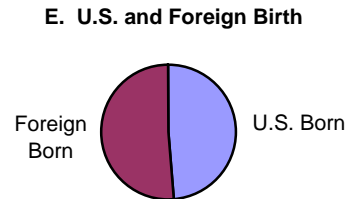

KCC Fall 2007 At A Glance

A. Total Enrollment

Degree	10,945
Non-Degree, Non-College Now	859
College Now	3158
Total Credit Enrollment	14,962

B. Race and Ethnicity

Asian	12.5%
Black, Non-Hispanic	32.3%
Hispanic	14.6%
White, Non-Hispanic	40.6%
Other	0.1%

C. Gender

Female	57.7%
Male	42.3%

D. Age

Under 20	28.2%
20 - 22	32.3%
23 - 29	23.0%
30 and over	16.6%

E. U.S. and Foreign Birth

U.S. Born	47.7%
Foreign Born	52.3%

F. Places of Birth (among those born outside USA)

North America	2.2%
Caribbean	25.6%
Central & South America	7.6%
Europe	30.9%
Africa	4.3%
Asia	29.5%

G. Top Five Majors

Liberal Arts	4517
Business Administration	1149
Biology	772
Accounting	540
Nursing I (Pre-Clinical)	491