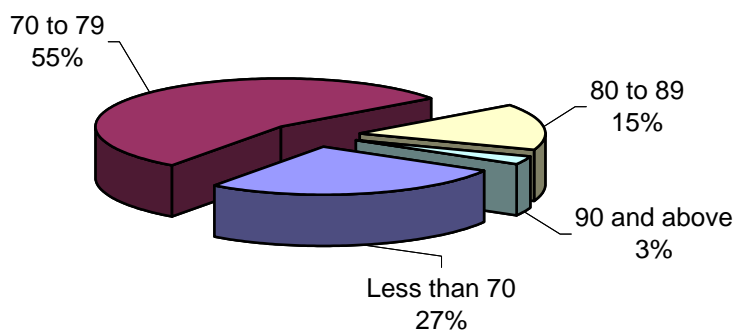

High School Averages
 First-Time Freshmen
 Fall 2002 to Fall 2006

Fall 2006 Freshmen - High School Averages

	Less than 70		70 to 79		80 to 89		90 and above		Total
	N	%	N	%	N	%	N	%	
2002	299	25.1%	675	56.8%	179	15.1%	36	3.0%	1189
2003	381	26.8%	826	58.1%	183	12.9%	32	2.3%	1422
2004	312	26.7%	651	55.7%	172	14.7%	33	2.8%	1168
2005	363	25.6%	805	56.7%	211	14.9%	41	2.9%	1420
2006	394	26.8%	809	55.0%	228	15.5%	41	2.8%	1472