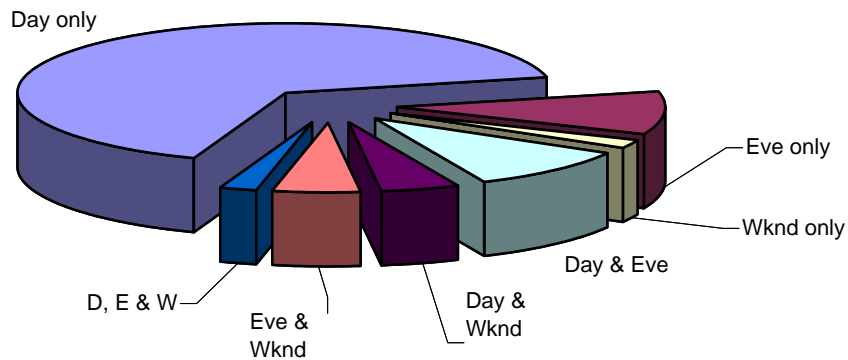

Credit Students  
 By Day and Evening  
 and Attendance Patterns  
 Fall 2002 to Fall 2006

**Attendance Patterns - Fall 2006 12 Week Module Only**

Session	2002	2003	2004	2005	2006
Day	9903	9606	10,241	10,249	10173
Evening	1751	1699	1704	1591	1535
College Now	3448	3605	3411	3425	2981
<b>All Students</b>	<b>15,102</b>	<b>14,910</b>	<b>15,356</b>	<b>15,265</b>	<b>14,689</b>

**Attendance Patterns - 12-week Modules Only**

	2002	2003	2004	2005	2006
Day only	7707	7435	7696	7709	7640
Evening only	1327	1257	1237	1092	1176
Weekend only	180	186	224	268	241
Day & Evening	1018	1055	1267	1207	1155
Day & Weekend	360	351	400	481	530
Evening & Weekend	647	550	643	668	627
Day, Evening & Weekend	184	183	225	242	258