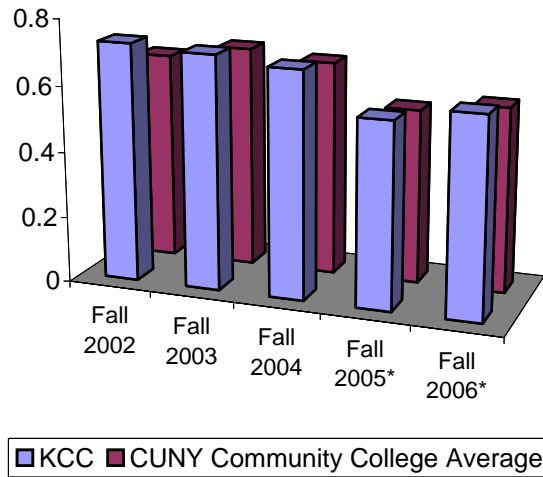

Pass Rates on Exit From Remediation Reading

Pass Rate in Reading on Exit From Remediation

	Fall 2002	Fall 2003	Fall 2004	Fall 2005*	Fall 2006*
KCC	72.6%	71.1%	68.7%	56.3%	60.3%
CUNY Community College Average	63.7%	67.7%	65.3%	53.1%	56.1%

* The passing score was raised in Fall 2005