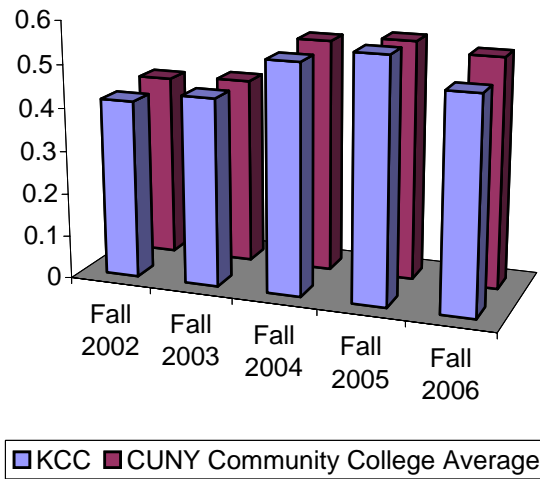

Pass Rates on Exit From Remediation Writing

Pass Rate in Writing on Exit From Remediation

	Fall 2002	Fall 2003	Fall 2004	Fall 2005	Fall 2006
KCC	41.4%	43.7%	53.3%	56.3%	49.6%
CUNY Community College Average	42.5%	43.4%	54.2%	55.5%	53.3%