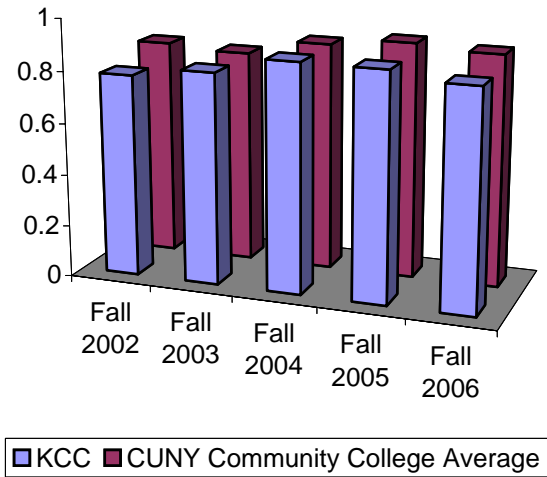

## Pass Rates on the CUNY Proficiency Exam

### Pass Rates of Required Test-Takers

	Fall 2002	Fall 2003	Fall 2004	Fall 2005	Fall 2006
KCC	78.2%	81.7%	88.1%	87.8%	84.5%
CUNY Community College Average	84.2%	82.5%	88.3%	91.0%	89.1%

Note: The pass rate reflects the best outcome for tests taken that fall or in the subsequent winter or spring administrations (longitudinal pass rate).