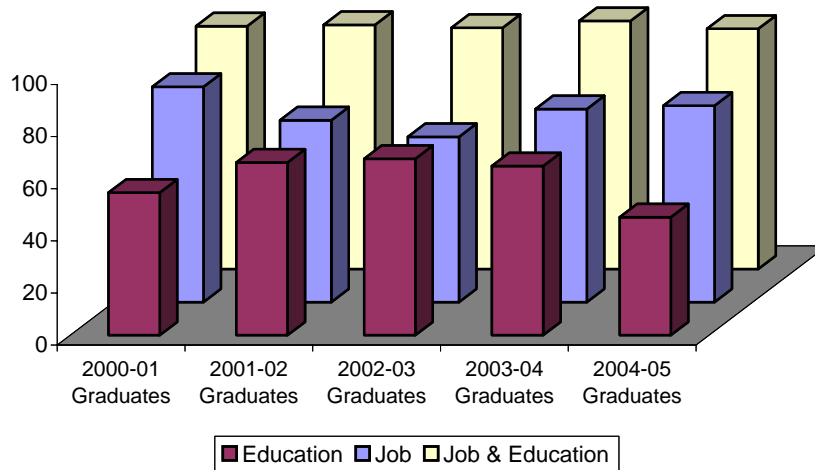

## Post-Graduate Outcomes

### Six-month outcomes for graduates of vocational programs

	Job	Education	Job & Education
2000-01 Graduates	82.6	54.7	93.2
2001-02 Graduates	69.8	66.3	93.7
2002-03 Graduates	63.4	67.7	92.6
2003-04 Graduates	74.1	64.9	95.2
2004-05 Graduates	75.4	45.3	92.2