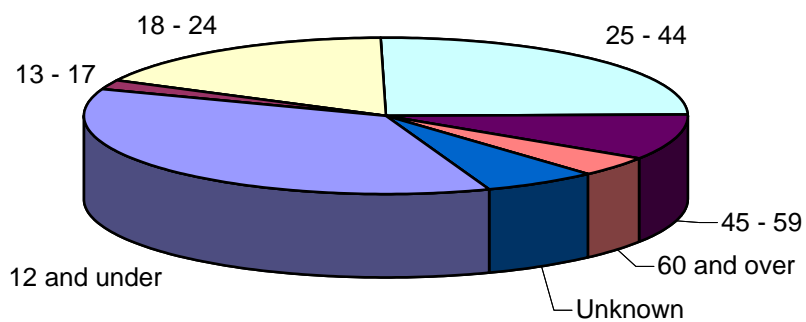

Continuing Education
 Annual Enrollments
 By Age
 Fall 2006 - Summer 2007

2006 - 2007 ACE Enrollments Age Distribution

Age	Number	Percent of Total	Percent of Known
12 and under	7562	36.1%	38.5%
13 - 17	433	2.1%	2.2%
18 - 24	3600	17.2%	18.3%
25 - 44	5218	24.9%	26.6%
45 - 59	2006	9.6%	10.2%
60 and over	831	4.0%	4.2%
Unknown	1295	6.2%	...
Total	20,945	100.0%	100.0%