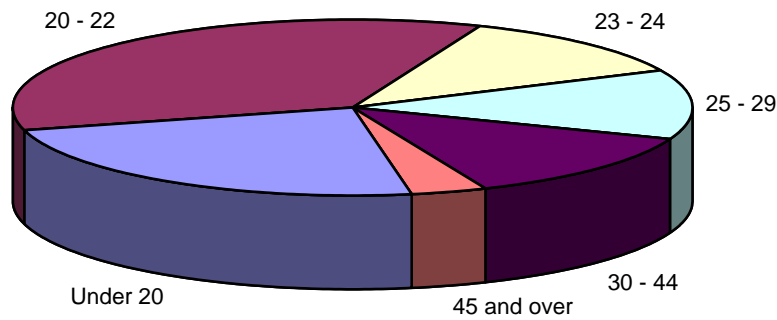

Age
 Fall 2002 to Fall 2006
 Degree Students

Fall 2006 Degree Students Age Distribution

Age	2002	2003	2004	2005	2006
Under 20	26.8%	26.4%	26.9%	23.3%	23.5%
20 - 22	34.1%	33.9%	33.3%	35.7%	35.2%
23 - 24	9.9%	10.1%	10.7%	11.8%	12.0%
25 - 29	12.1%	12.6%	11.9%	12.5%	12.7%
30 - 44	13.9%	13.5%	13.7%	13.2%	12.8%
45 and over	3.2%	3.5%	3.4%	3.5%	3.7%